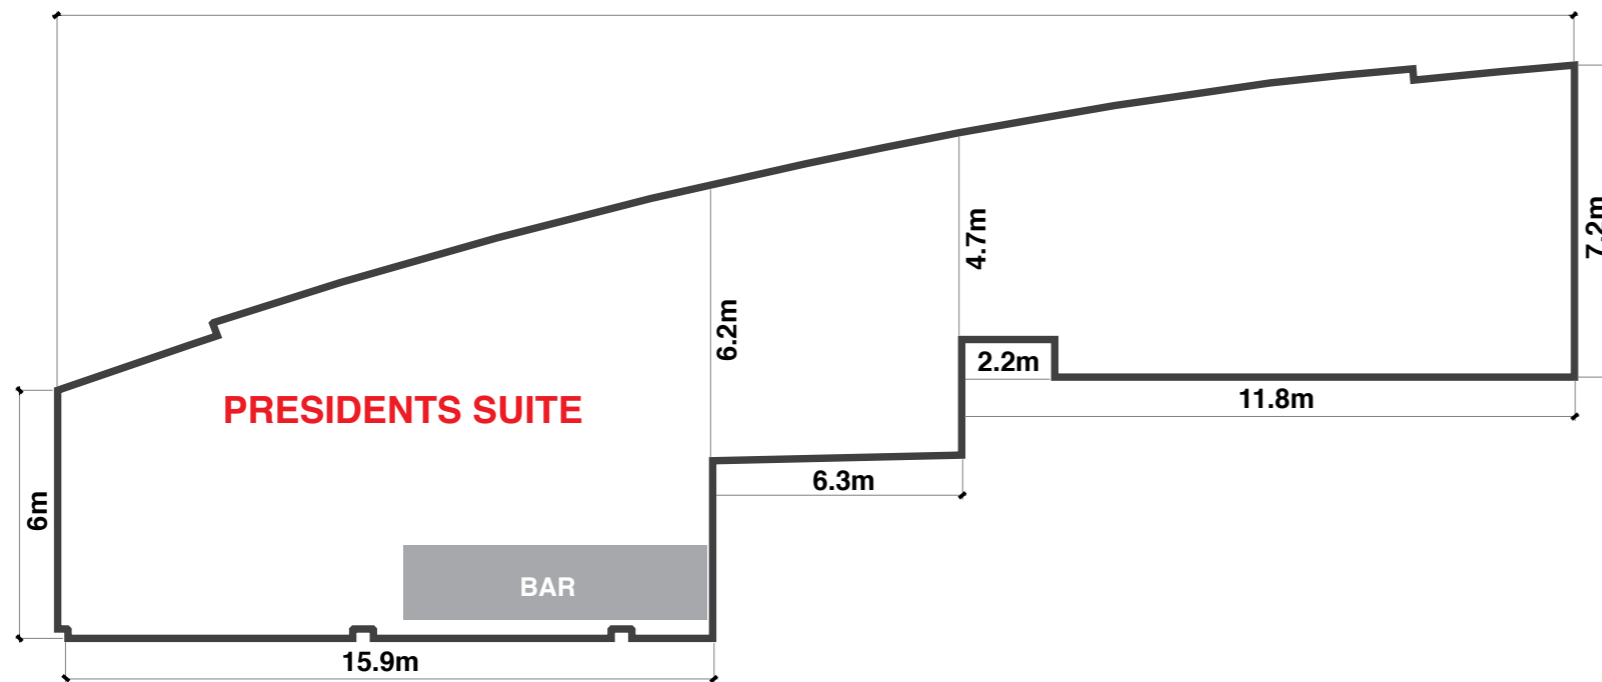

PRESIDENT SUITE & MUNSTER SUITE

THOMOND PARK STADIUM™
YOUR ULTIMATE VENUE

34mL x 7.2mW

10.88mL x 6.9mW

THE SUITES	SQM	THEATRE	BOARDROOM	CLASSROOM	CABARET	DINNER	DINNER DANCE	RECEPTION	LIFT ACCESS	NATURAL LIGHT	ROOM HEIGHT (M)
President's Suite	280	70	50	90	N/A	180	150	250	Yes	Yes	2.98M
Munster Suite	61.2	60	30	16	36	60	N/A	55	Yes	Yes	2.98M