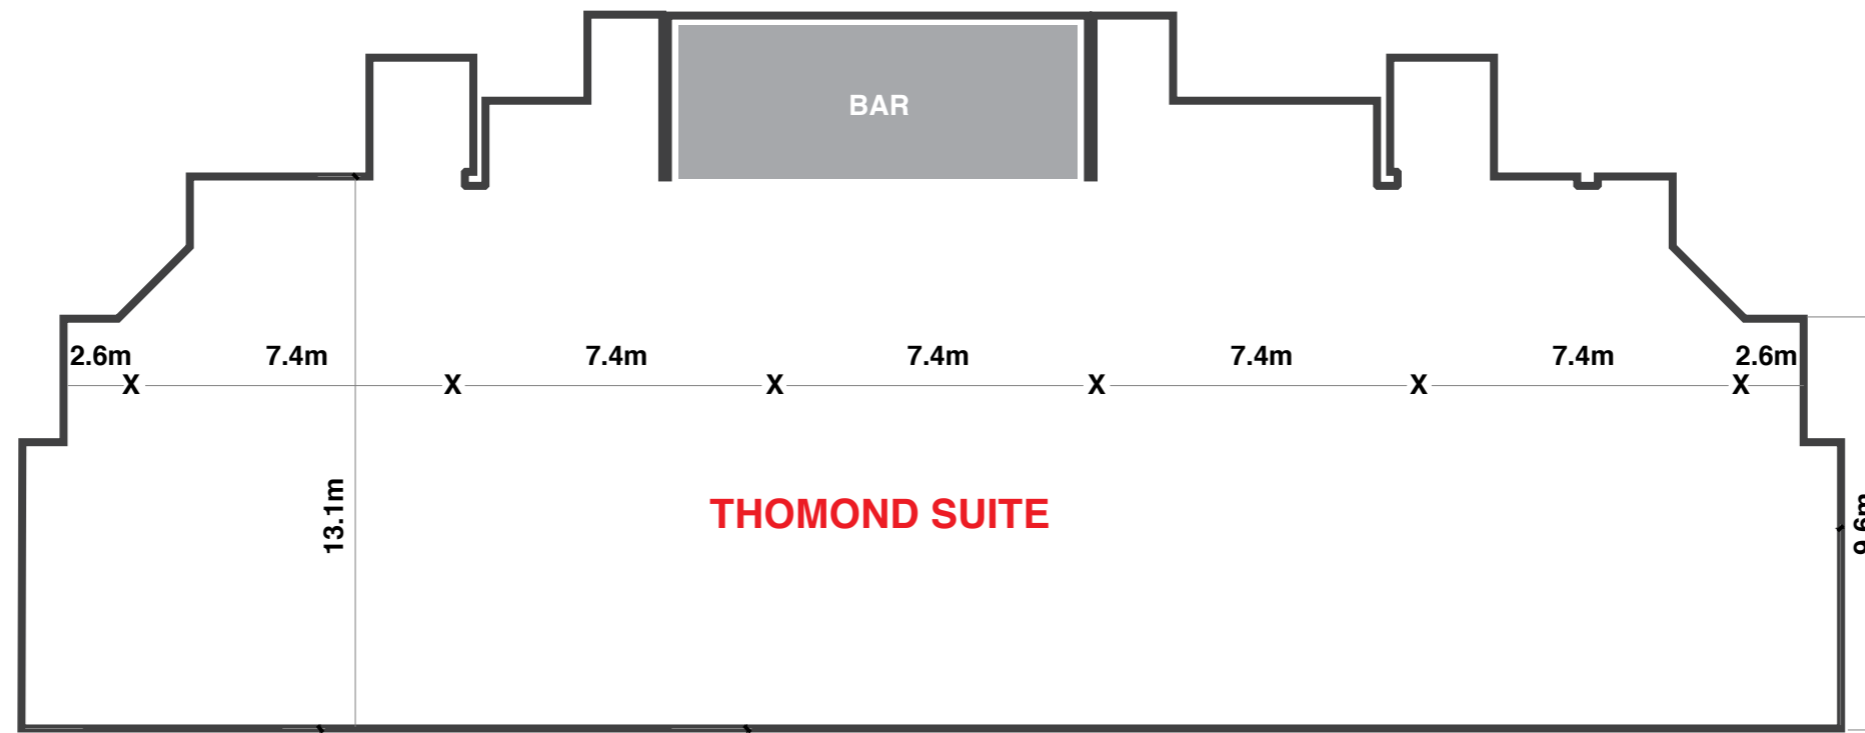

THOMOND SUITE

THOMOND PARK STADIUM™
YOUR ULTIMATE VENUE

42.2mL x 13.1mW

THE SUITES	SQM	THEATRE	BOARDROOM	CLASSROOM	CABARET	DINNER	DINNER DANCE	RECEPTION	LIFT ACCESS	NATURAL LIGHT	ROOM HEIGHT (M)
Thomond Suite	639	700	N/A	500	288	480	450	900	Yes	Yes	2.98M